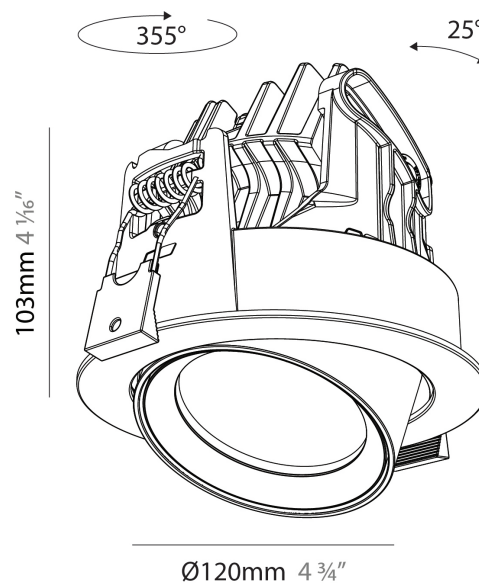

Series: Centriq
Subseries: Centriq Round Adjustable
Brand: Prolicht
Division: Architectural
Mounting Type: Recessed
Mounting Location: Ceiling
Subcategory: Spots

PHYSICAL

Shape: Cylinder
Diameter (mm): 120
Diameter (in): 4 3/4
Height (mm): 105
Height (in): 4 1/8
Min. Recessing Depth (mm): 120
Min. Recessing Depth (in): 4 3/4
Light Distribution: Adjustable / Direct
Weight (kg): 0.649
Diffuser: Lens Pack - No Lens / Opal / Linear Spread Lens / Honeycomb / Spread Lens
Fixture Finish: SSR / BKV / CWI / CRY / HAB / LAG / UFT / ITA / RUA / RUR / MIC / FTG / MYG / TWT / LOD / PUS / FRO / FUP / KIA / POP / BLS / SPG / MEY / GOH / GUM / CHC / COM / ABZ / JAG / OBR / MOS / ROR
Fixture Material: Aluminum
Cut-out Measurements: Dia. 112mm / 4 7/16"

ELECTRICAL

Lamp Type: LED (Zhaga Standard)
Input Wattage (W): 20.5
Total Output Wattage (W): 18.1
Dimming: Tri-Mode (Non-Dimming and Phase Dimming (120Vac only) and 0-10V Dimming)
Driver Included: Yes
Driver Location: Recessed Housing
Driver Type: Constant Current - Universal
Driver Class: Class 2
Input Voltage (V): 120 - 277
Constant Current (MA): 500

LED

Color Temperature (*K): 2700 / 3000 / 3500 / 4000
Max. Delivered Lumen (lm): 1432 / 1542 / 1432 / 1636
Nominal Lumen (lm): 1668 / 1797 / 1868 / 1907
CRI: >90 CRI
Lamp Life (hrs): 50000

OPTICAL

Reflector°: 10
Adjustability: Rotational 350°; Tilt 90°

RATINGS AND CERTIFICATIONS

Certified By: Certified for North American Standards
IP rating: IP20